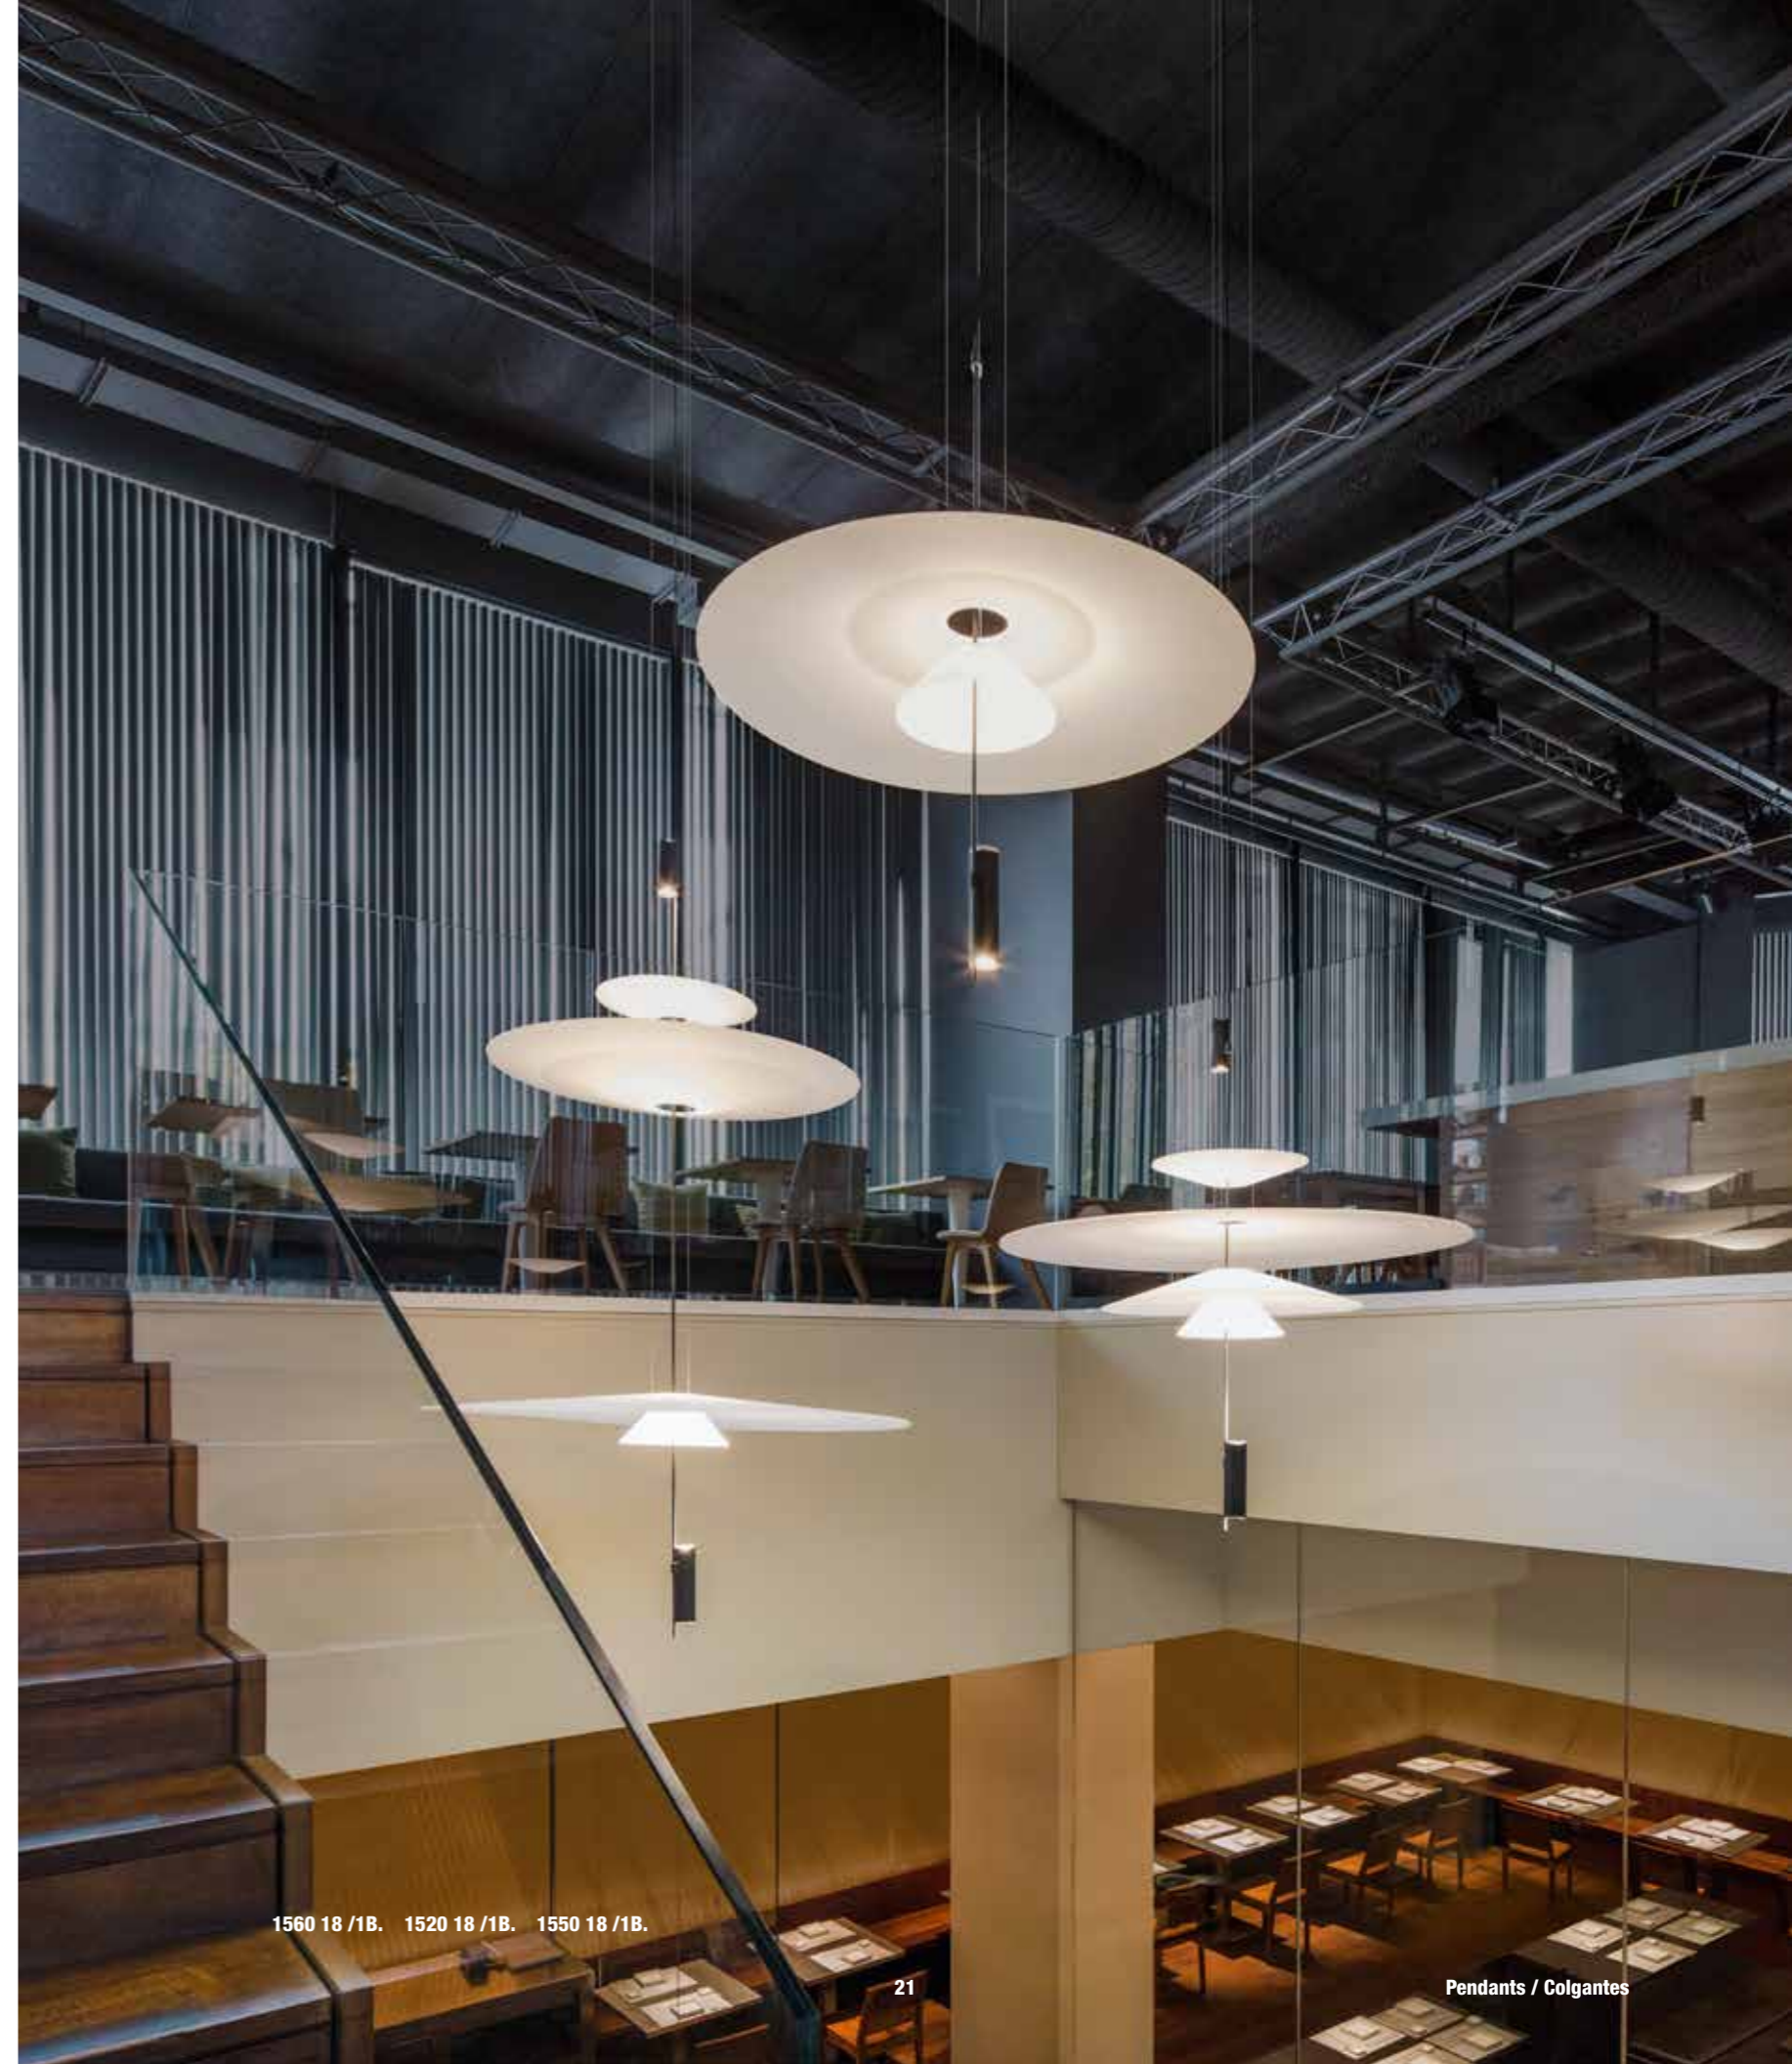

1560 18 /1B. 1520 18 /1B. 1550 18 /1B.