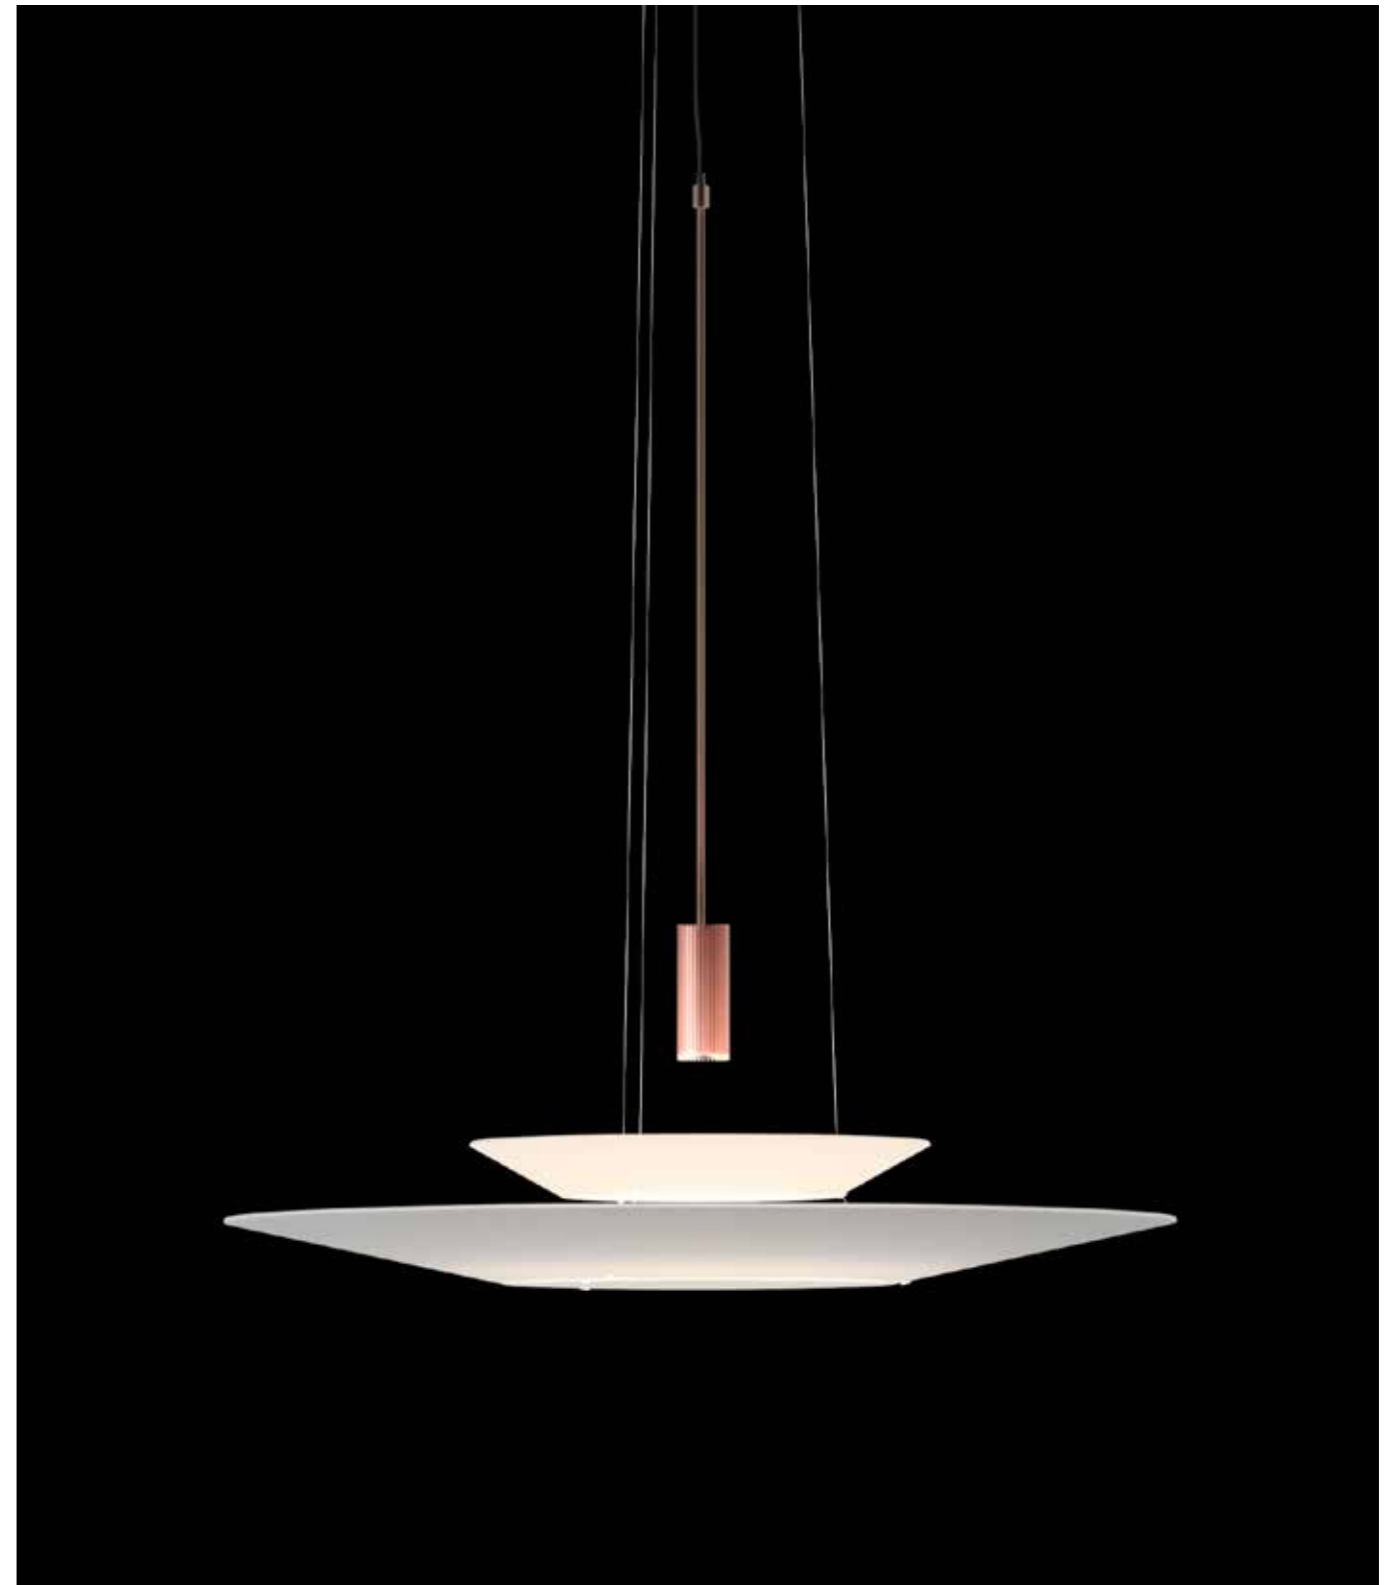

Flamingo

Design by Antoni Arola

The challenge consisted of projecting light onto the shade rather than directly from the light source. The result, an ethereal effect, where the fitting and its lighting are deconstructed.

1530 18 /1B. 1550 93 /1B. 1560 18 /1B.

1560 18 /1B. 1520 18 /1B. 1550 18 /1B.

1515 20 /15.

Flamingo

1510 20 /1B.

Flamingo

1520 93 /1B.

1520 18 /1B.
1510 93 /1B.

1520 18 /1B.

Flamingo

1540 18 / 1B.

1540 18 / 1B.

1540 67 / 1B.

Flamingo

1510.

1515.