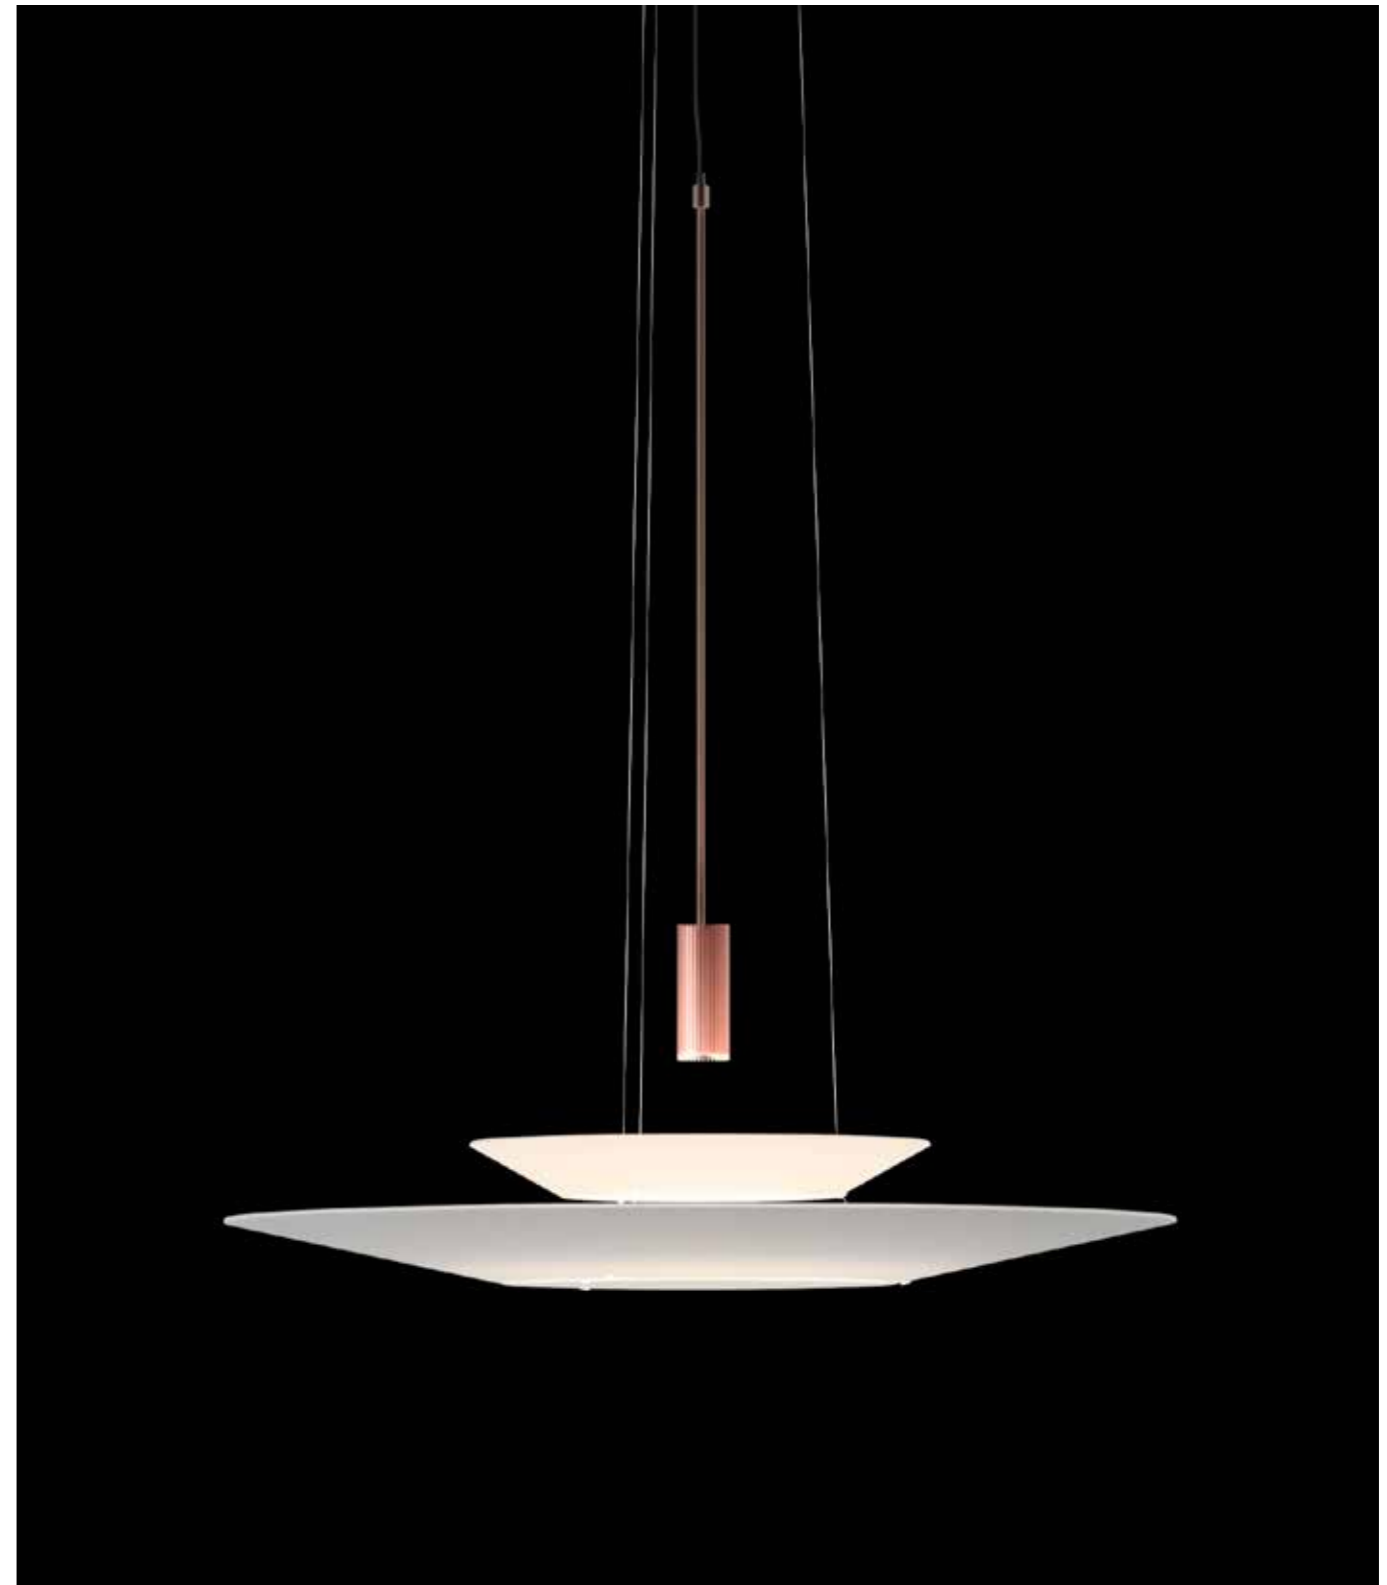

Flamingo

Design by Antoni Arola

The challenge consisted of projecting light onto the shade rather than directly from the light source. The result, an ethereal effect, where the fitting and its lighting are deconstructed.

1530 18 /1B. 1550 93 /1B. 1560 18 /1B.

1560 18 /1B. 1520 18 /1B. 1550 18 /1B.

1515 20 /15.

Flamingo

1510 20 /1B.

Flamingo

1520 93 /1B.

1520 18 /1B.
1510 93 /1B.

1520 18 /1B.

Flamingo

1540 18 / 1B.

1540 18 / 1B.

1540 67 / 1B.

Flamingo

1510.

1515.